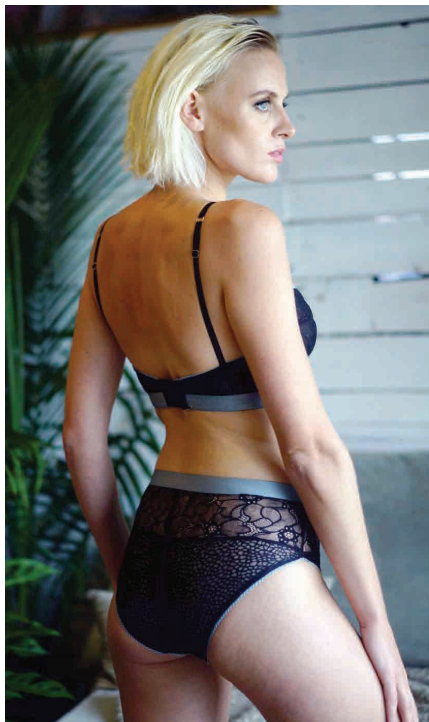

Loulette
LINGERIE
SPRING 2018

A woman with blonde hair is sitting on a blue floral patterned sofa. She is wearing a white lace bikini top and bottom. She is looking out a window with white curtains. A green plant is visible on the left side of the frame.

Color: White(Also available in black)

Hali Printed Robe

Style #: LLS18-R0079

Fabric: Printed Silk

Color: Multi

Nerida Bra & Panty Set

Nerida Bra (Style #: LLS18-U0071) Nerida Panty (Style #: LLS18-P0080)

Fabric: Stretch Lace

Color:Black/Seafoam (Also available in white/peach)

Zarya Cami & Short Set

Zarya Cami (Style #: LLS18-L0074) Zarya Short (Style #: LLS18-L0075)

Fabric: Pleated Tulle & Velvet Ties

Color: Ivory (Also available in black)