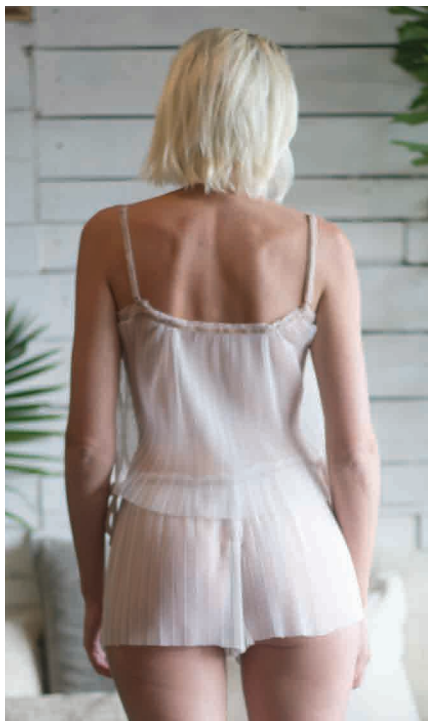

Loulette
LINGERIE
SPRING 2018

A woman with blonde hair is sitting on a blue floral patterned sofa. She is wearing a white lace bikini top and bottom. She is looking out a window with white curtains. A green plant is visible on the left side of the frame.

Color: White(Also available in black)

Hali Printed Robe

Style #: LLS18-R0079

Fabric: Printed Silk

Color: Multi

Nerida Bra & Panty Set

Nerida Bra (Style #: LLS18-U0071) Nerida Panty (Style #: LLS18-P0080)

Fabric: Stretch Lace

Color:Black/Seafoam (Also available in white/peach)

Zarya Cami & Short Set

Zarya Cami (Style #: LLS18-L0074) Zarya Short (Style #: LLS18-L0075)

Fabric: Pleated Tulle & Velvet Ties

Color: Ivory (Also available in black)