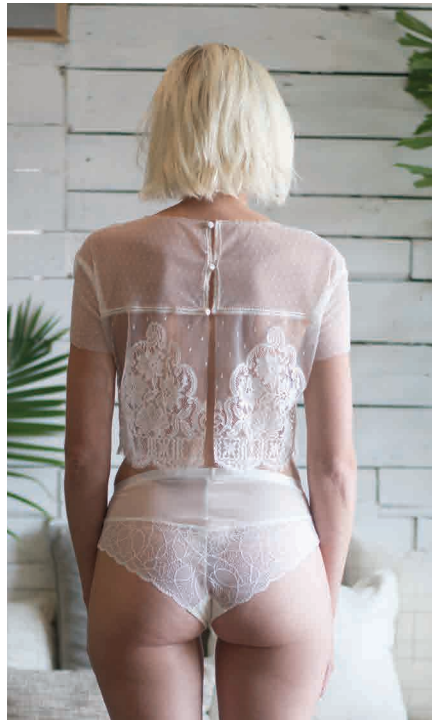

Color: White (Also available in black)

Kai Crop Top & Eldridge Panty

Kai Crop Top (Style #: LLS18-L0078) Eldridge Panty (Style #: LLFS18-P0036)

Crop Top Fabric: Lace & Dot Tulle Eldridge Panty Fabric: Stretch Lace