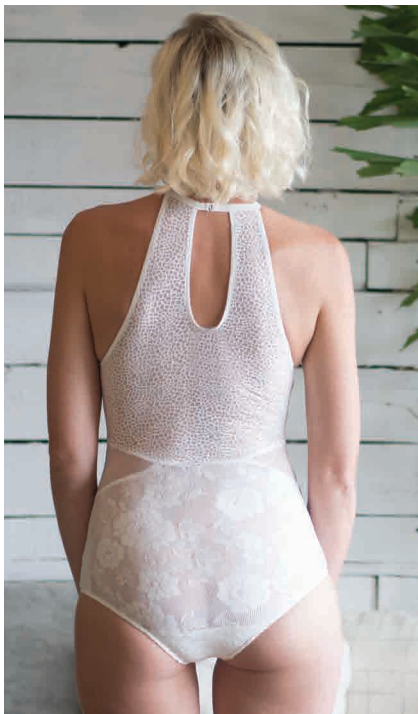

Loulette
LINGERIE
SPRING 2018

A woman with blonde hair is sitting on a blue floral patterned sofa. She is wearing a white lace bikini top and bottom. She is looking out a window with white curtains. A green plant is visible on the left side of the frame.

The Sea Spirit by Lucy Maud Montgomery

Darya Cover-up Dress

Style #:LLS18-L0081

Fabric:Lace & Dot Tulle

Color: Ivory (Also available in black)

Maris Bodysuit

Style #: LLS18-Boo68

Fabric: Stretch Lace

Color: White(Also available in black)

Hali Printed Robe

Style #: LLS18-R0079

Fabric: Printed Silk

Color: Multi

Nerida Bra & Panty Set

Nerida Bra (Style #: LLS18-U0071) Nerida Panty (Style #: LLS18-P0080)

Fabric: Stretch Lace